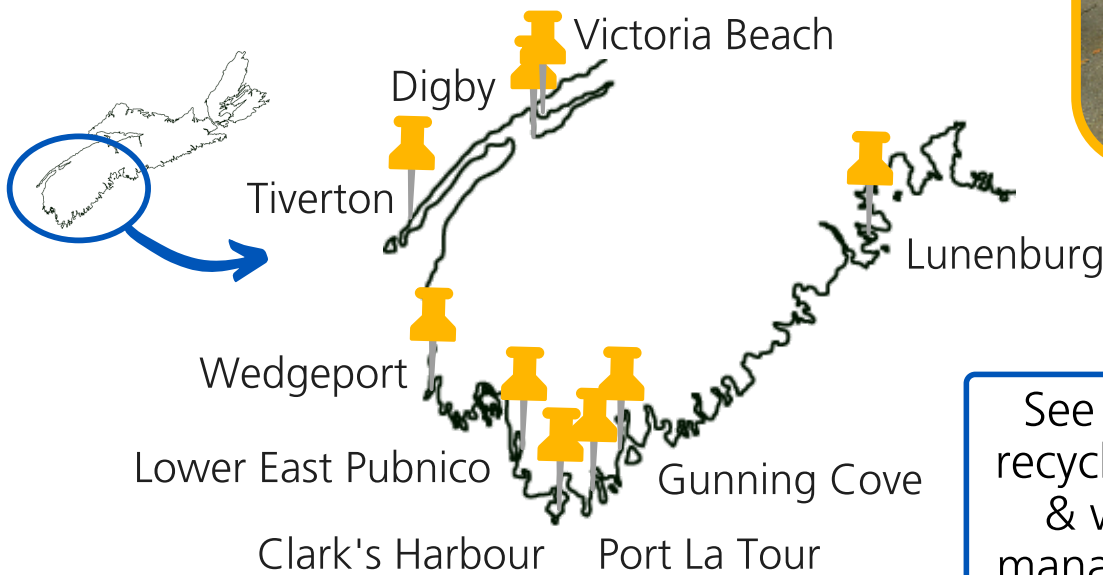

ROPE RECYCLING BINS

A Pilot Program from the Collaborative Remediation of Abandoned, Lost, and Discarded Fishing Gear (ALDFG) in Southwest Nova Scotia

ABOUT THE PROGRAM

10 rope* recycling bins have been installed at wharves in Lobster Fishing Areas 33, 34, & 35 (NS only)

Collected rope will be **recycled*** into **synthetic diesel** at **Sustane Technologies**, in Chester, NS

Rope recycling bin

See reverse side for recycling bin locations & waste resource management facilities

   @coastalaction

ROPE RECYCLING BIN LOCATIONS

Location	Address
Lunenburg Railway Wharf	131 Bluenose Dr., Lunenburg
Gunning Cove	27 Public Wharf Rd., Shelburne
Port La Tour	70 Commercial St., Barrington
Clark's Harbour	67 Water St, Clark's Harbour
Lower East Pubnico	Lower East Pubnico Wharf Rd.
Wedgeport	142 Jacquard Rd., Wedgeport
Tiverton	41-11 Boars Head Rd., Digby
Digby	150 Water St., Digby
Victoria Beach	24 Victoria Beach Rd., Granville

WASTE RESOURCE MANAGEMENT FACILITIES*

Facilities accepting traps, pots, rope, & bait boxes

Facility	Address	Preparation
Lunenburg Community Recycling Centre	908 Mullock Rd., Whynotts Settlement	Trap materials separated
Kaizer Meadow Landfill	450 Kaizer Meadow Rd., Chester	Trap materials separated
Queens Municipal Landfill	3750 Nova Scotia Trunk 8, Caledonia	Trap materials separated
Regional Material Recovery Facility	4571 Highway 3, West Green Harbour	None
Barrington C&D Disposal Site	1138 Clements Pond, Highway 103, Barrington	None
Yarmouth County Solid Waste Park	1932 Hardscratch Rd., Yarmouth	None
Clare Transfer Station	919 Bonnie Rd., Meteghan	Trap ballasts removed
Digby Salvage and Disposal	245 Upper Cross Rd., Seabrook	None
Western Management Centre	343 Elliot Rd., Lawrencetown	Trap materials separated
Eastern Management Centre	100 Donald Hiltz Connector Rd, Kentville	Trap materials separated